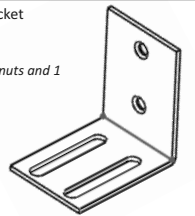

Track Installation

Optional Accessories

Wall Extension Bolts Set
Includes 6 lag bolts and 6 wall spacers

	1/2" Extension	3/4" Extension	1 1/4" Extension
1 1/2" Door	Part #60053E	Part #60053EX	Part #60053EXX
1 3/4" Door	Part #60054E	Part #60054EX	Part #60054EXX
2 1/4" Door	Part #60055E	Part #60055EX	Part #60055EXX

Track Connecting Plate
1 each
Part #6005C

Door Guide "U"
1 set
Includes 2 "U" guides, 2 wood screws and 1 felt pad
Part #6005U

NOTE: Use the provided T-guide wood screws for U-guide installation.

Sidewall Guide Bracket
1 each
Includes 1 bracket, 4 machine screws, 4 nuts and 1 felt pad
Part #6005SW

NOTE: Use the provided T-guide wood screws for side wall guide installation.

Soft Stop
1 set
Includes 2 Soft Stop mechanisms, 2 triggers and 4 wood screws
Part #6005SOFT11 (4'-7" track)
Part #6005SOFT17 (8'+ track)