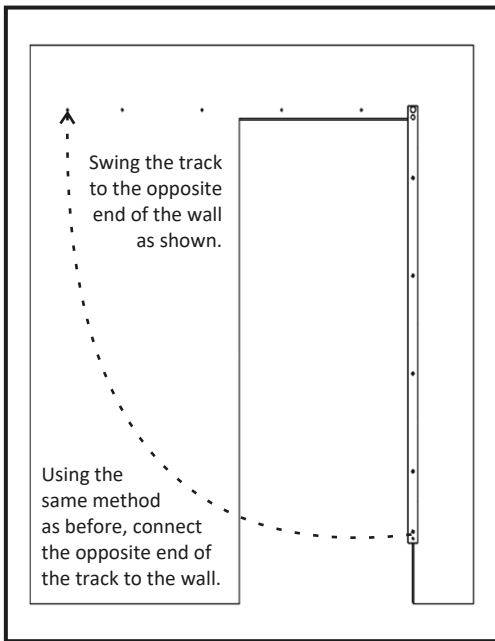

Track Installation

Optional Accessories

Wall Extension Bolts Set
Includes 6 lag bolts and 6 wall spacers

	1/2" Extension	3/4" Extension	1 1/4" Extension
1 1/2" Door	Part #60053E	Part #60053EX	Part #60053EXX
1 3/4" Door	Part #60054E	Part #60054EX	Part #60054EXX
2 1/4" Door	Part #60055E	Part #60055EX	Part #60055EXX

Track Connecting Plate
1 each
Part #6005C

Door Guide "U"
1 set
Includes 2 "U" guides, 2 wood screws and 1 felt pad
Part #6005U

NOTE: Use the provided T-guide wood screws for U-guide installation.

Sidewall Guide Bracket
1 each
Includes 1 bracket, 4 machine screws, 4 nuts and 1 felt pad
Part #6005SW

NOTE: Use the provided T-guide wood screws for side wall guide installation.

Soft Stop
1 set
Includes 2 Soft Stop mechanisms, 2 triggers and 4 wood screws
Part #6005SOFT11 (4'-7" track)
Part #6005SOFT17 (8'+ track)