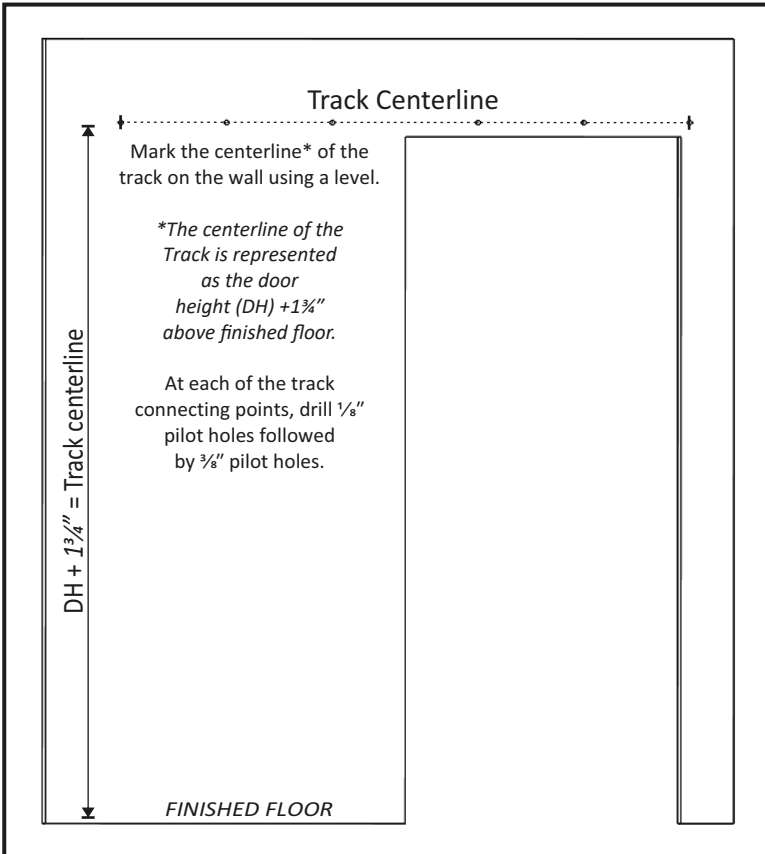

Track Installation

Optional Accessories

Wall Extension Bolts Set
Includes 6 lag bolts and 6 wall spacers

	1/2" Extension	3/4" Extension	1 1/4" Extension
1 1/2" Door	Part #60053E	Part #60053EX	Part #60053EXX
1 3/4" Door	Part #60054E	Part #60054EX	Part #60054EXX
2 1/4" Door	Part #60055E	Part #60055EX	Part #60055EXX

Track Connecting Plate
1 each
Part #6005C

Door Guide "U"
1 set
Includes 2 "U" guides, 2 wood screws and 1 felt pad
Part #6005U

NOTE: Use the provided T-guide wood screws for U-guide installation.

Sidewall Guide Bracket
1 each
Includes 1 bracket, 4 machine screws, 4 nuts and 1 felt pad
Part #6005SW

NOTE: Use the provided T-guide wood screws for side wall guide installation.

Soft Stop
1 set
Includes 2 Soft Stop mechanisms, 2 triggers and 4 wood screws
Part #6005SOFT11 (4'-7" track)
Part #6005SOFT17 (8'+ track)