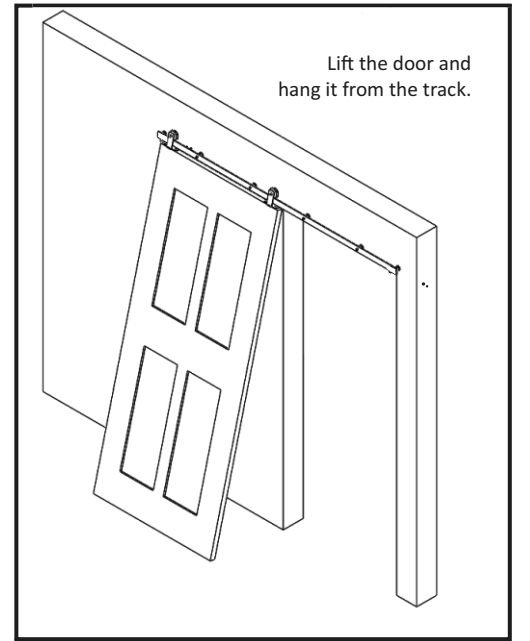

Track Installation

Optional Accessories

Wall Extension Bolts Set
Includes 6 lag bolts and 6 wall spacers

	1/2" Extension	3/4" Extension	1 1/4" Extension
1 1/2" Door	Part #60053E	Part #60053EX	Part #60053EXX
1 3/4" Door	Part #60054E	Part #60054EX	Part #60054EXX
2 1/4" Door	Part #60055E	Part #60055EX	Part #60055EXX

Track Connecting Plate
1 each
Part #6005C

Door Guide "U"
1 set
Includes 2 "U" guides, 2 wood screws and 1 felt pad
Part #6005U

NOTE: Use the provided T-guide wood screws for U-guide installation.

Sidewall Guide Bracket
1 each
Includes 1 bracket, 4 machine screws, 4 nuts and 1 felt pad
Part #6005SW