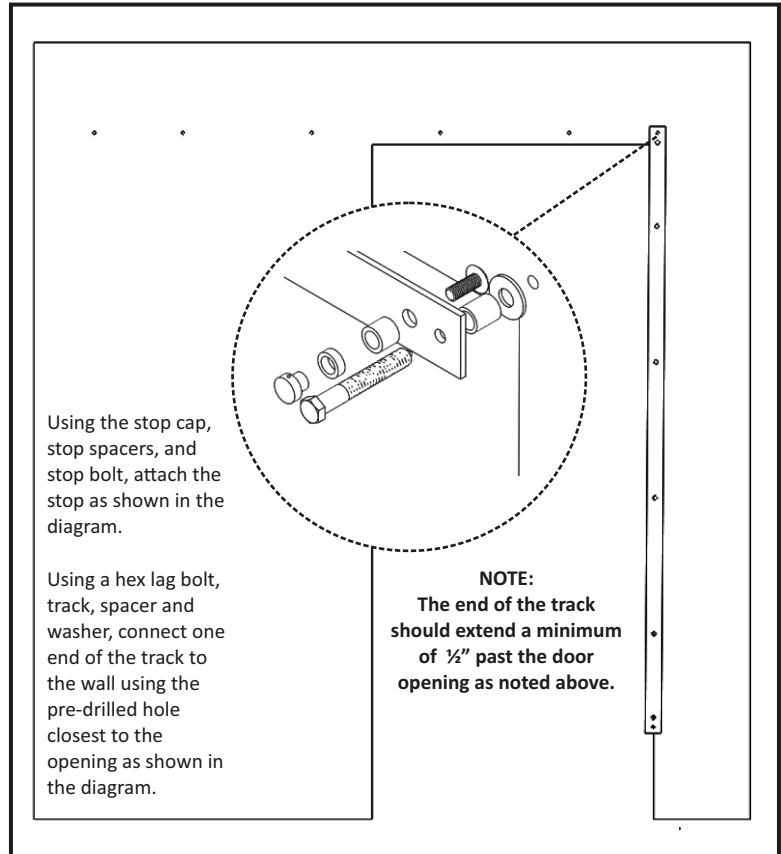

Track Installation

Optional Accessories

Wall Extension Bolts Set
Includes 6 lag bolts and 6 wall spacers

	1/2" Extension	3/4" Extension	1 1/4" Extension
1 1/2" Door	Part #60053E	Part #60053EX	Part #60053EXX
1 3/4" Door	Part #60054E	Part #60054EX	Part #60054EXX
2 1/4" Door	Part #60055E	Part #60055EX	Part #60055EXX

Track Connecting Plate
1 each
Part #6005C

Door Guide "U"
1 set
Includes 2 "U" guides, 2 wood screws and 1 felt pad
Part #6005U

NOTE: Use the provided T-guide wood screws for U-guide installation.

Sidewall Guide Bracket
1 each
Includes 1 bracket, 4 machine screws, 4 nuts and 1 felt pad
Part #6005SW

NOTE: Use the provided T-guide wood screws for side wall guide installation.

Soft Stop
1 set
Includes 2 Soft Stop mechanisms, 2 triggers and 4 wood screws
Part #6005SOFT11 (4'-7" track)
Part #6005SOFT17 (8'+ track)