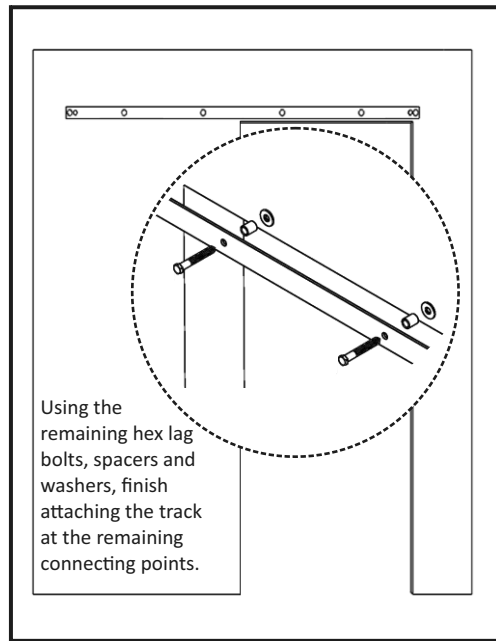

Track Installation

Optional Accessories

Wall Extension Bolts Set
Includes 6 lag bolts and 6 wall spacers

	1/2" Extension	3/4" Extension	1 1/4" Extension
1 1/2" Door	Part #60053E	Part #60053EX	Part #60053EXX
1 3/4" Door	Part #60054E	Part #60054EX	Part #60054EXX
2 1/4" Door	Part #60055E	Part #60055EX	Part #60055EXX

Track Connecting Plate
1 each
Part #6005C

Door Guide "U"
1 set
Includes 2 "U" guides, 2 wood screws and 1 felt pad
Part #6005U

NOTE: Use the provided T-guide wood screws for U-guide installation.

Sidewall Guide Bracket
1 each
Includes 1 bracket, 4 machine screws, 4 nuts and 1 felt pad
Part #6005SW

NOTE: Use the provided T-guide wood screws for side wall guide installation.

Soft Stop
1 set
Includes 2 Soft Stop mechanisms, 2 triggers and 4 wood screws
Part #6005SOFT11 (4'-7" track)
Part #6005SOFT17 (8'+ track)