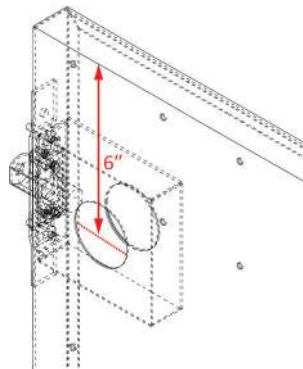

AVAILABLE IN 4 POWDER COAT COLORS	
Black Sand *code BS	White Texture *code WT
Gray Primer *code PR	Bronze Texture *code BZ