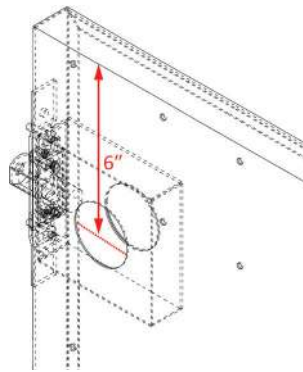

GOLDBERG BROTHERS

LEEV™ SECURE

IN-HOME PACKAGE DELIVERY SYSTEM

WELCOME TO THE FUTURE OF SECURE HOME DELIVERY

Enhance your home with a LEEV™ Secure delivery system. This innovative fixture will help protect delivered packages from theft and weather damage. Install your own digital “smart” deadbolt lock (not included) and you can allow couriers to use a temporary passcode to place packages and other items directly inside your house or garage when nobody is home, without giving them risky access to the front door or garage door.

Standard Features

- 16" unit fits between two studs 16" on-center
- 24" unit fits between two studs 24" on-center
- Available in 3 heights: 19", 25", and 31"
- Prepared to fit most digital deadbolts with a 2¾" backset and a 2½" hole (5" centerline of bolt to top of inside lock trim)
- 20 gauge steel frame, 22 gauge steel door front panel
- Aluminum back panel and shelf
- Durable powder coated exterior finish available in four colors
- Insulated door panel, plus weatherstripping on three sides
- Available with nailing fins for new-build installations or without nailing fins for retrofit installations
- Stops hold the door open while placing a package inside
- Magnetic hold for deadbolt relocking
- Rust-resistant stainless steel pull handle
- 5-year limited warranty (see website for details and disclaimers)

Optional Accessories

- Powder-coated steel interior trim
- Lockable steel interior receiving box
- Standard street address plate or custom name plate

Add a smart home locking mechanism of your choice. LEEV™ Secure panels are compatible with most self-locking digital deadbolt systems. Many will notify the homeowner with a text or email whenever a package is delivered.