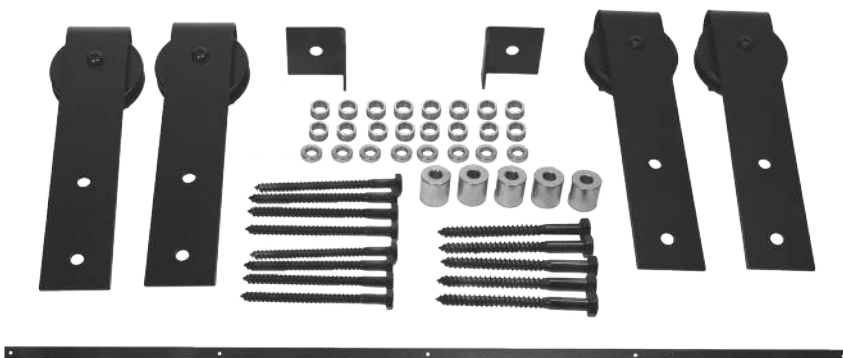

GOLDBERG BROTHERS

BARN DOOR HARDWARE

EXTERIOR DUMMY ROLLER SERIES

Barn door hardware just for looks

- Attaches to decorative shutters and window trim
- Fits shutters up to 1½" thick
- Available with J-strap or wagon wheel dummy hangers
- Dummy hangers can be installed anywhere along the track
- Tracks sold separately in eight standard lengths from 2' to 8'
- Custom-length tracks available by special order
- Complete sets also available with track included
- No weight limit because hardware is only decorative
- Weather-resistant, zinc-coated bolts and aluminum spacers
- Available in 3 colors: matte black, silver, bronze texture

Add a distinctive touch to the outside of your home with exterior Dummy Roller Series hardware from Goldberg Brothers. These powder-coated steel dummy hangers and tracks make decorative window shutters look like functional barn doors, but the dummy hangers don't actually move once installed.

Single-shutter complete set includes:

- 4' track
- 2 J-strap or wagon wheel dummy hangers
- 2 track stops
- All necessary bolts and spacers

Dual-shutter complete set includes:

- 8' track
- 4 J-strap or wagon wheel dummy hangers
- 2 track stops
- All necessary bolts and spacers

- Attaches to most rigid, rectangular items up to 1½" thick
- Available with J-strap or wagon wheel dummy hangers
- Dummy hangers can be installed anywhere along the track
- Tracks sold separately in eight standard lengths from 2' to 8'
- Custom-length tracks available by special order
- Complete sets also available with track included
- 50 lb weight limit if item is not also fixed to wall
- Available in 16 powder coat colors or raw steel