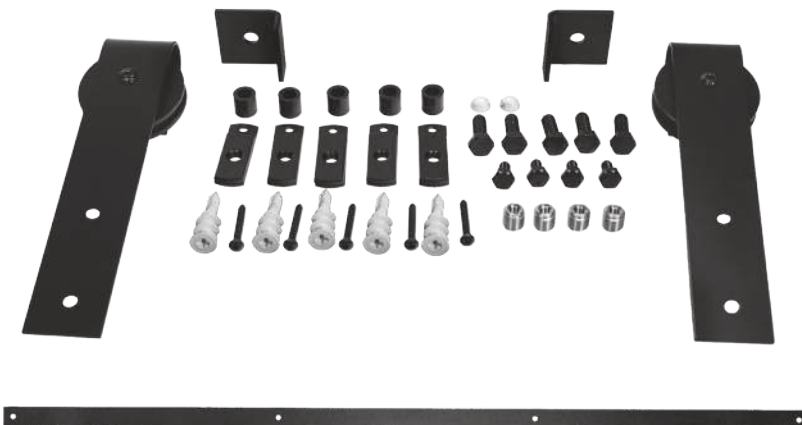

GOLDBERG BROTHERS

BARN DOOR HARDWARE

EXTERIOR DUMMY ROLLER SERIES

Barn door hardware just for looks

- Attaches to decorative shutters and window trim
- Fits shutters up to 1½" thick
- Available with J-strap or wagon wheel dummy hangers
- Dummy hangers can be installed anywhere along the track
- Tracks sold separately in eight standard lengths from 2' to 8'
- Custom-length tracks available by special order
- Complete sets also available with track included
- No weight limit because hardware is only decorative
- Weather-resistant, zinc-coated bolts and aluminum spacers
- Available in 3 colors: matte black, silver, bronze texture

Single-shutter complete set includes:

- 4' track
- 2 J-strap or wagon wheel dummy hangers
- 2 track stops
- All necessary bolts and spacers

Dual-shutter complete set includes:

- 8' track
- 4 J-strap or wagon wheel dummy hangers
- 2 track stops
- All necessary bolts and spacers

(track not to scale.)

GOLDBERG BROTHERS

BARN DOOR HARDWARE

INTERIOR DUMMY ROLLER SERIES

Barn door hardware for art's sake

Mount photos, posters, paintings, mirrors, and more with interior Dummy Roller Series hardware from Goldberg Brothers. These powder-coated steel dummy hangers and tracks look like our real barn door hardware, but the hangers don't move once installed. They're a fun, attention-grabbing alternative to conventional frames.

- Attaches to most rigid, rectangular items up to 1½" thick
- Available with J-strap or wagon wheel dummy hangers
- Dummy hangers can be installed anywhere along the track
- Tracks sold separately in eight standard lengths from 2' to 8'
- Custom-length tracks available by special order
- Complete sets also available with track included
- 50 lb weight limit if item is not also fixed to wall
- Available in 16 powder coat colors or raw steel